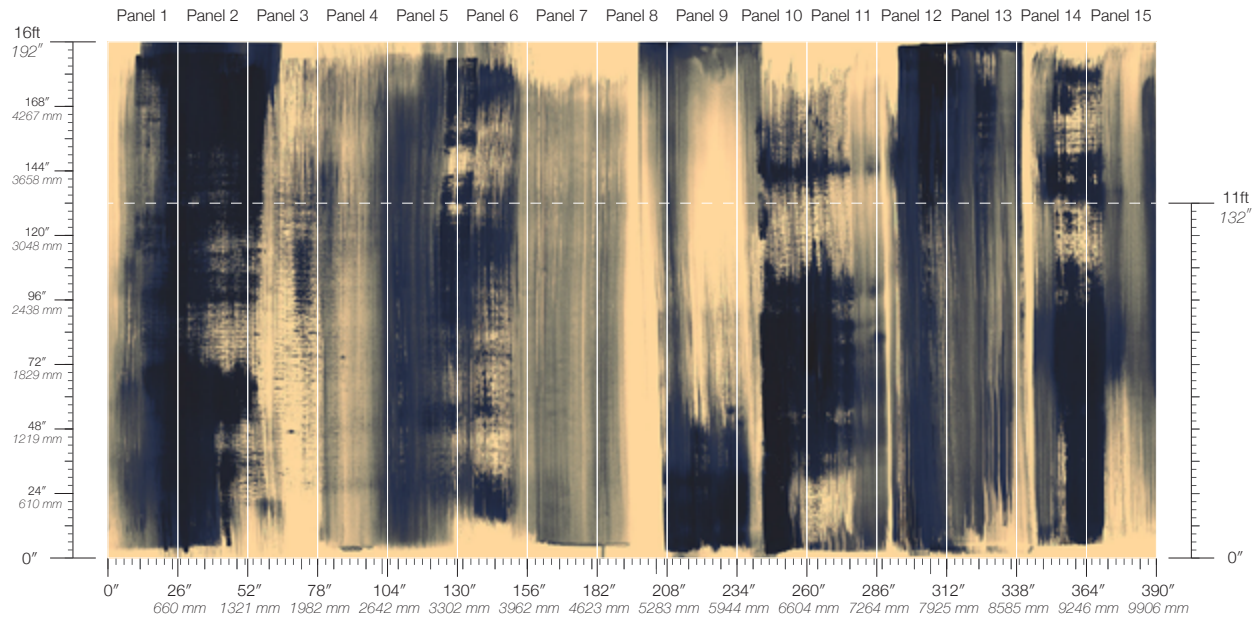

Noir Silk

Suitable for residential and some commercial projects

COLOR
Silk

STOCK
Made to order

REPEAT
Non-repeating

CONTACT
sales@calicowallpaper.com
+1 718 243 1705
57 Lispenard Street
New York, NY 10013 USA

ITEM
4313

MINIMUM
1 panel

LEAD TIME
4 weeks to print

CONTENT
Clay-Coated Paper

MAINTENANCE
Water-based cleanser

ORIGIN
USA

DISCLAIMER
Panel maps represent mural artwork only. Reference the physical sample for color and texture.

PANEL WIDTH
26" / 661 mm trimmed

FLAMMABILITY
ASTM E84 Adhered Class A

DETAILS
Custom options available

PANEL HEIGHT
132" / 3353 mm standard
192" / 4877 mm standard

ENVIRONMENTAL
FSC Certified Content

PRICE
Available upon request